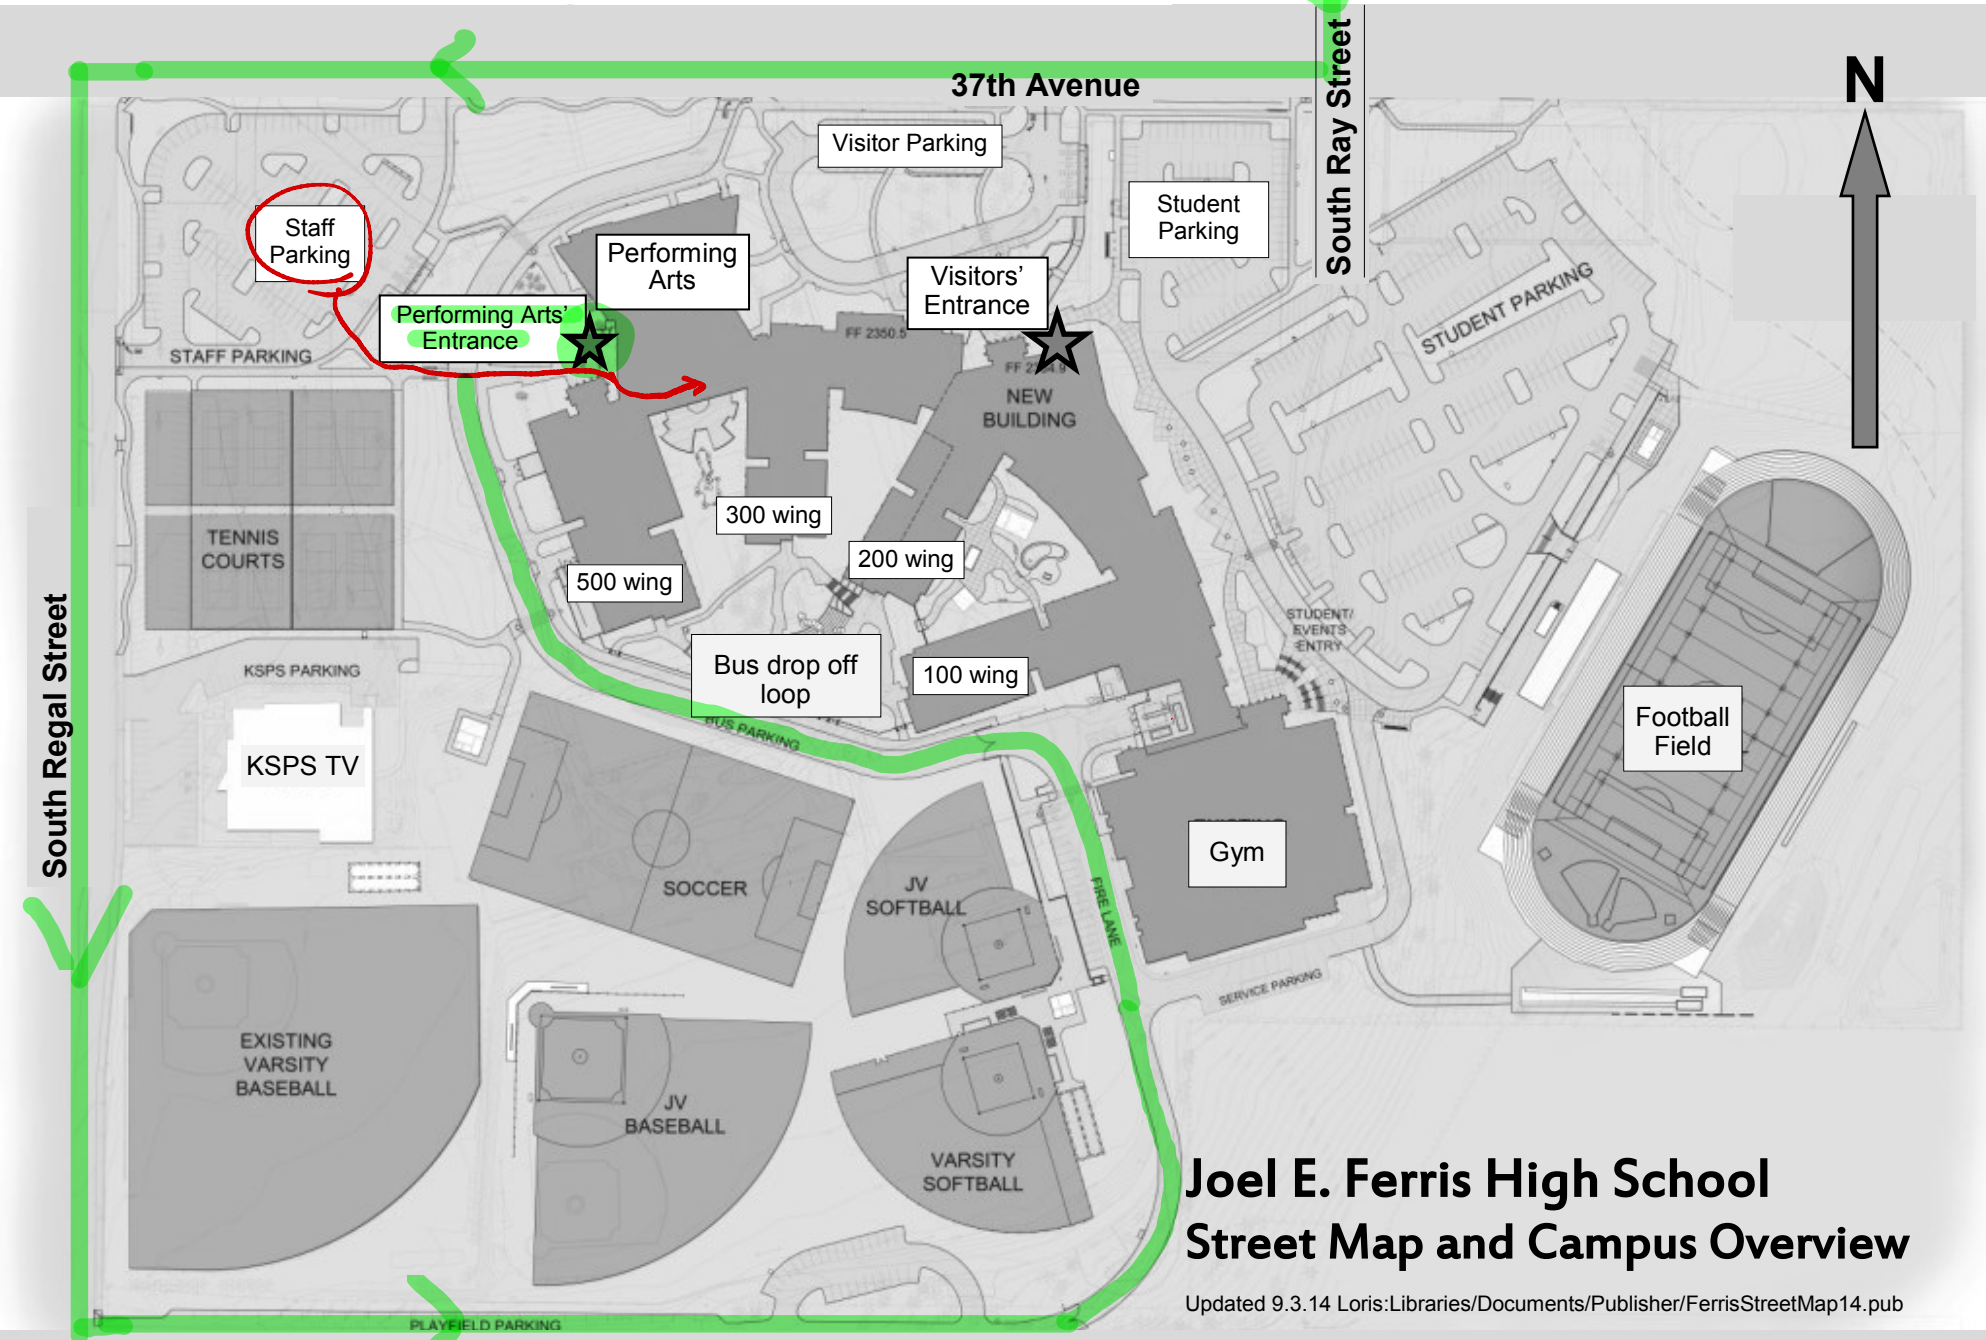

From I-90

South Ray Street

37th Avenue

South Regal Street

Staff Parking

Performing Arts Entrance

Performing Arts

Visitor Parking

Visitors' Entrance

Student Parking

NEW BUILDING

300 wing

500 wing

200 wing

100 wing

Bus drop off loop

STUDENT PARKING

TENNIS COURTS

KSPS PARKING

KSPS TV

STUDENT/ EVENTS ENTRY

Football Field

Gym

SOCCER

JV SOFTBALL

EXISTING VARSITY BASEBALL

JV BASEBALL

Varsity Softball

SERVICE PARKING

PLAYFIELD PARKING

Joel E. Ferris High School Street Map and Campus Overview

Updated 9.3.14 Loris:Libraries/Documents/Publisher/FerrisStreetMap14.pub